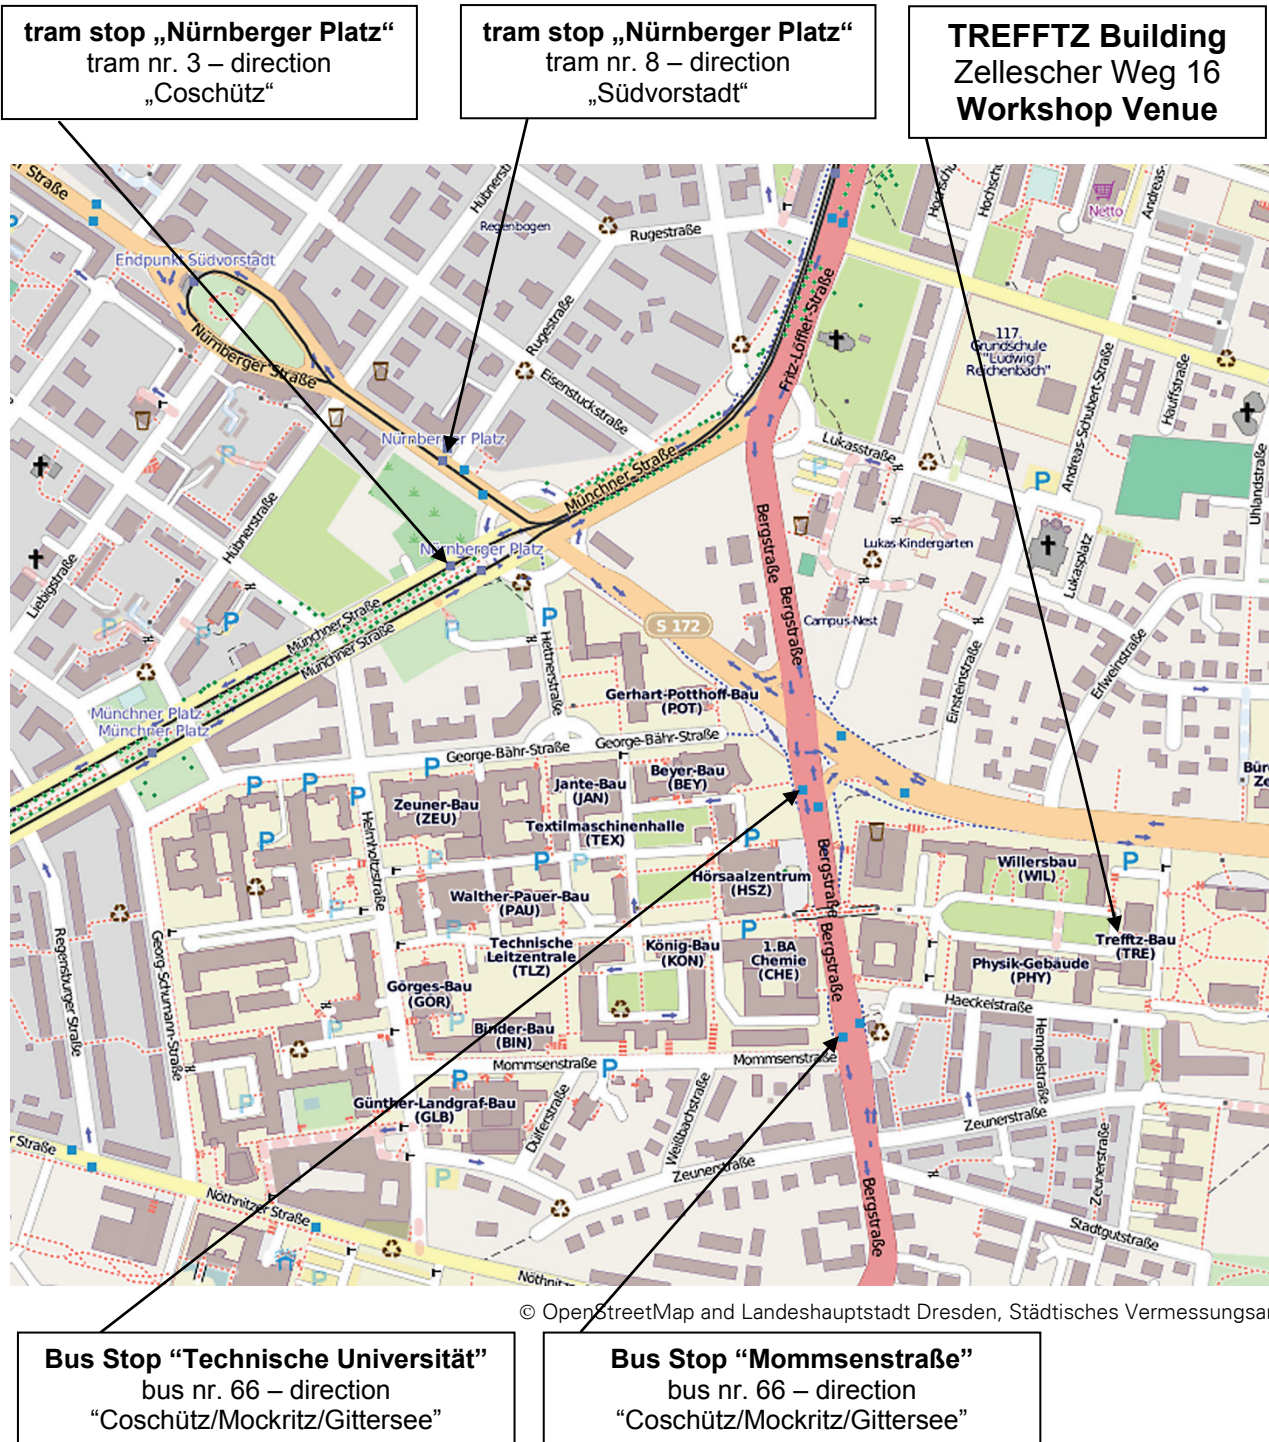

tram nr. 3 (direction "Coschütz") to stop "Nürnberger Platz"

tram nr. 8 (direction "Südvorstadt") to stop "Nürnberger Platz"

From tram stop to venue it is a walk of about 7 minutes.

from Dresden Hbf. (main station) to TU Dresden campus

Web: <http://gds.oltexpress.de/en/home/>

by bus

Berlin Linienbus: from Berlin (airports Tegel and Schönefeld)

Web: <https://www.berlinlinienbus.de/index.php?lang=en>

OVERVIEW MAP

DETAILED MAP (Campus of TU Dresden)

The Venue – Trefftz Building: View from Bergstraße (top), entrance to building (bottom)